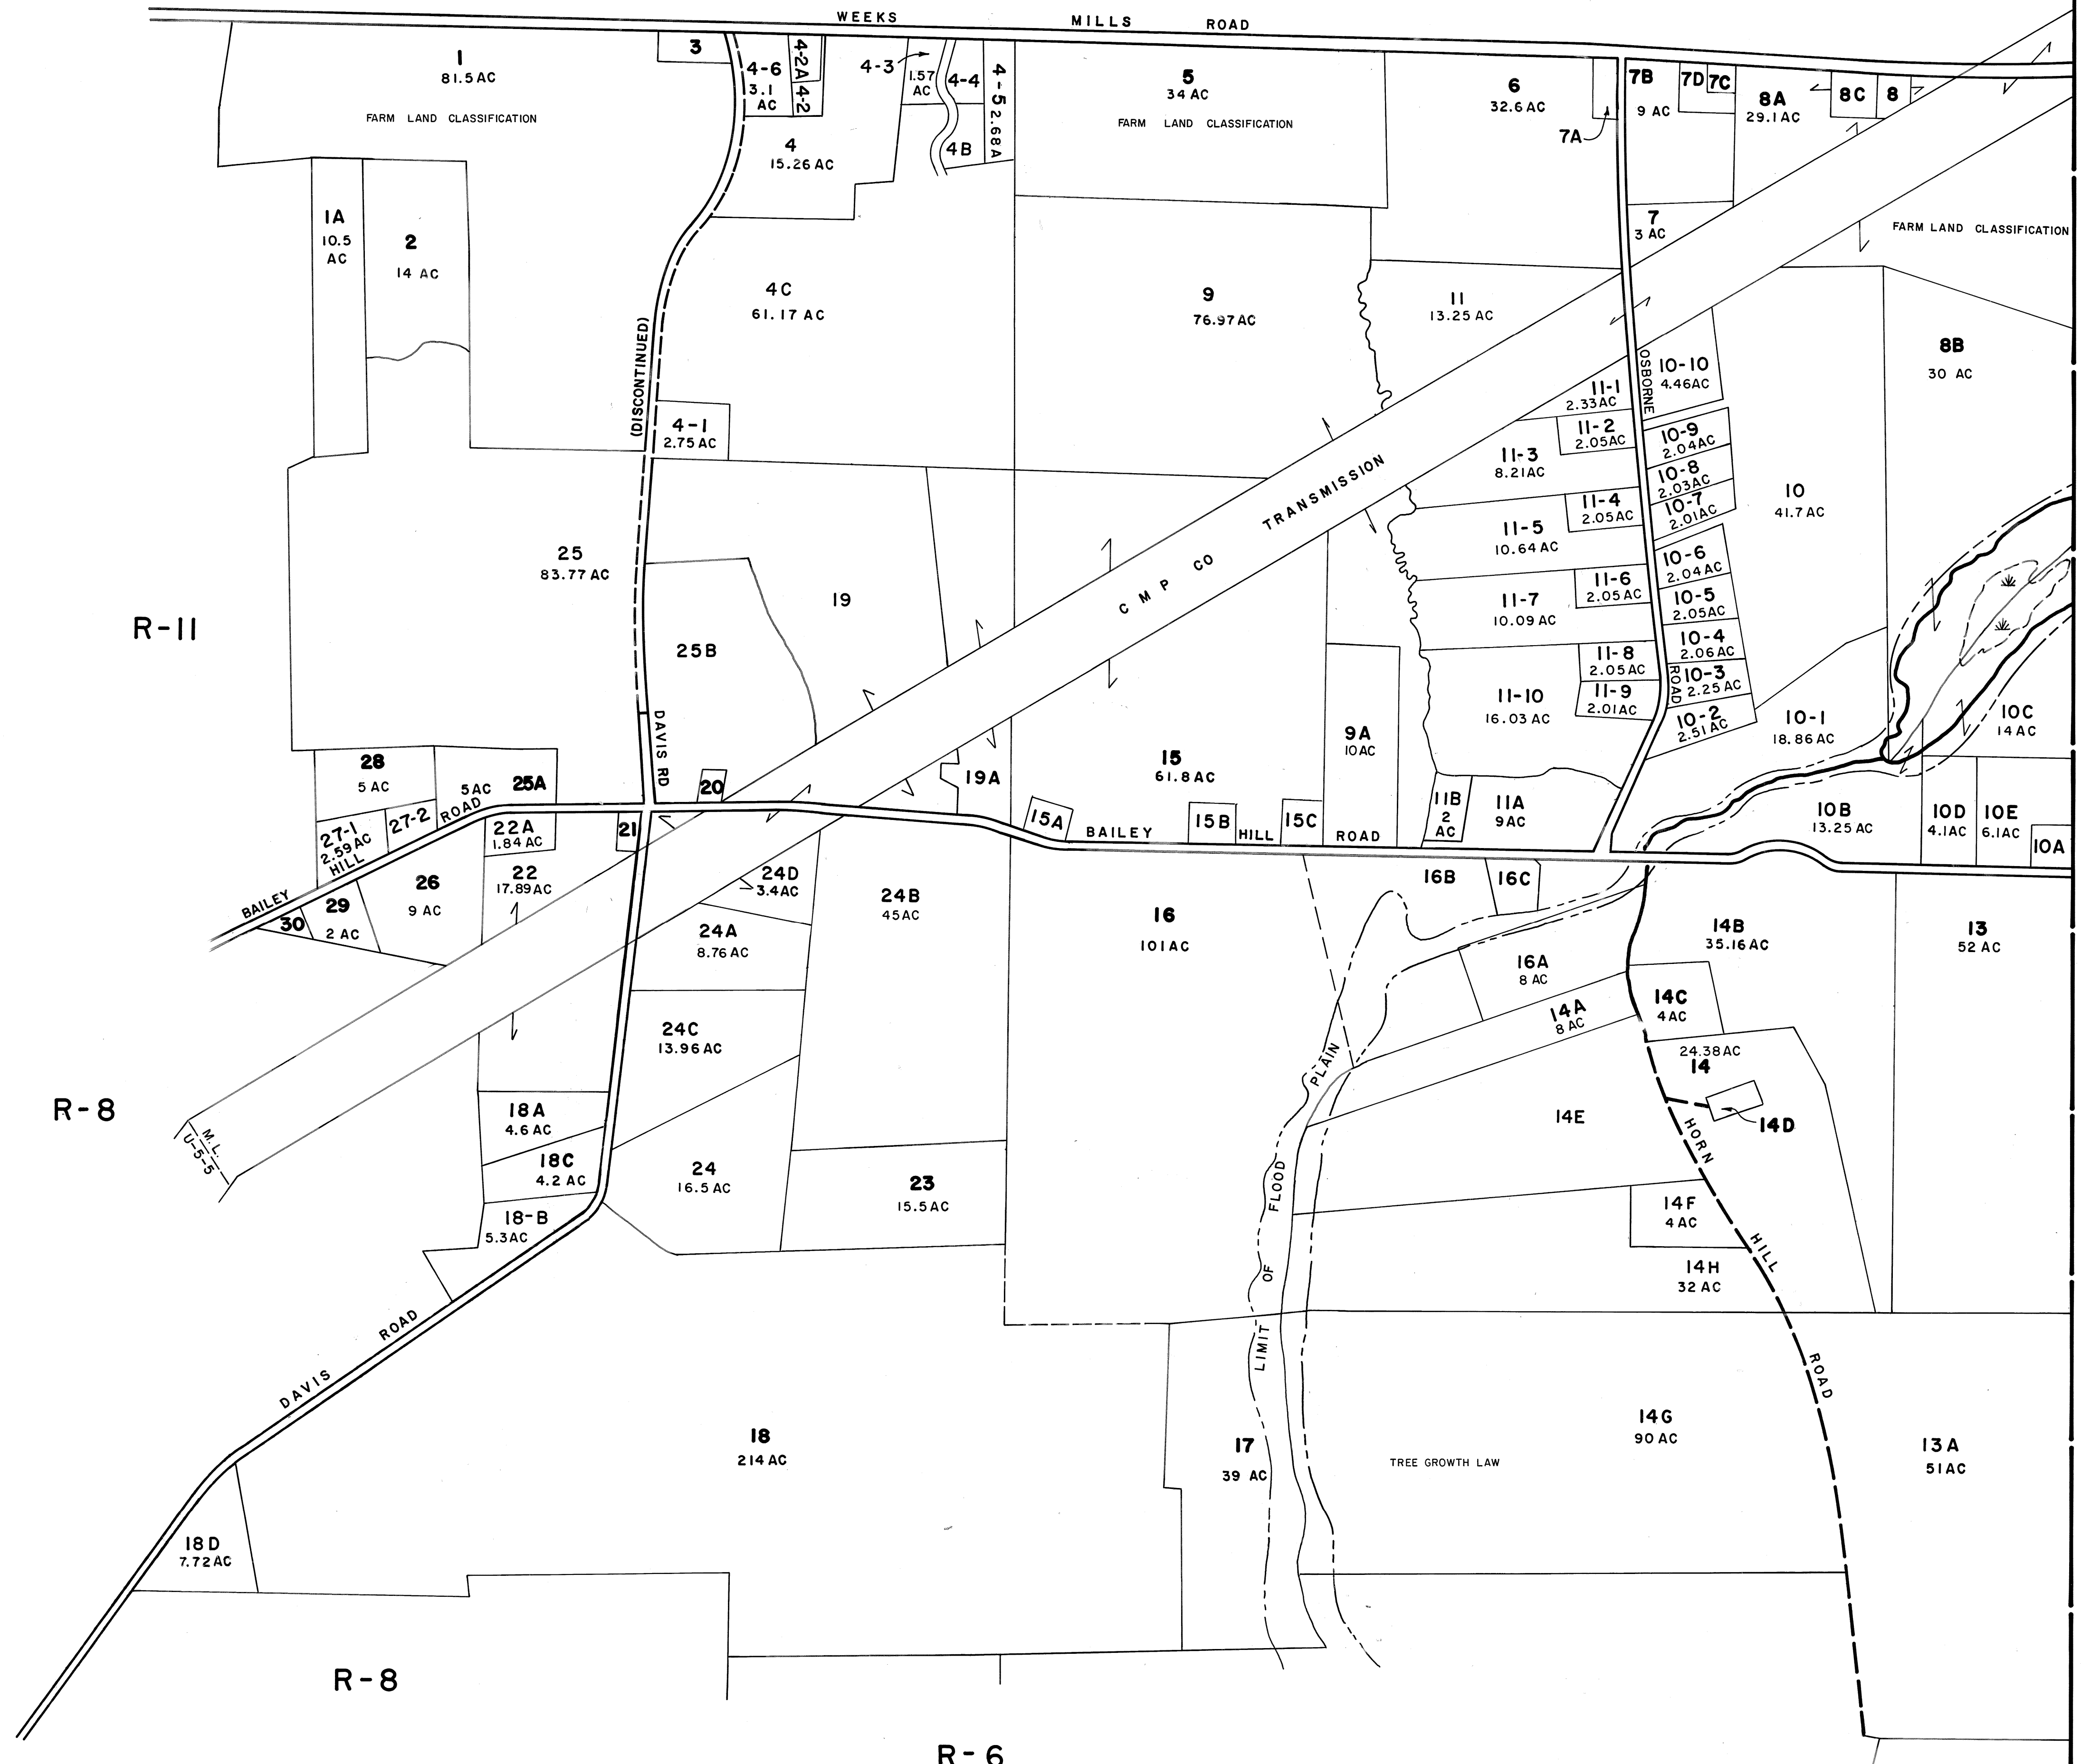

R-12

NEW SHARON

R-11

R-8

R-8

R-6

NO PARCEL 24,12

NO ZONING

JOHN E. O'DONNELL & ASSOCIATES
AUBURN, MAINE
1969

PROPERTY MAP
FARMINGTON, MAINE

R-7