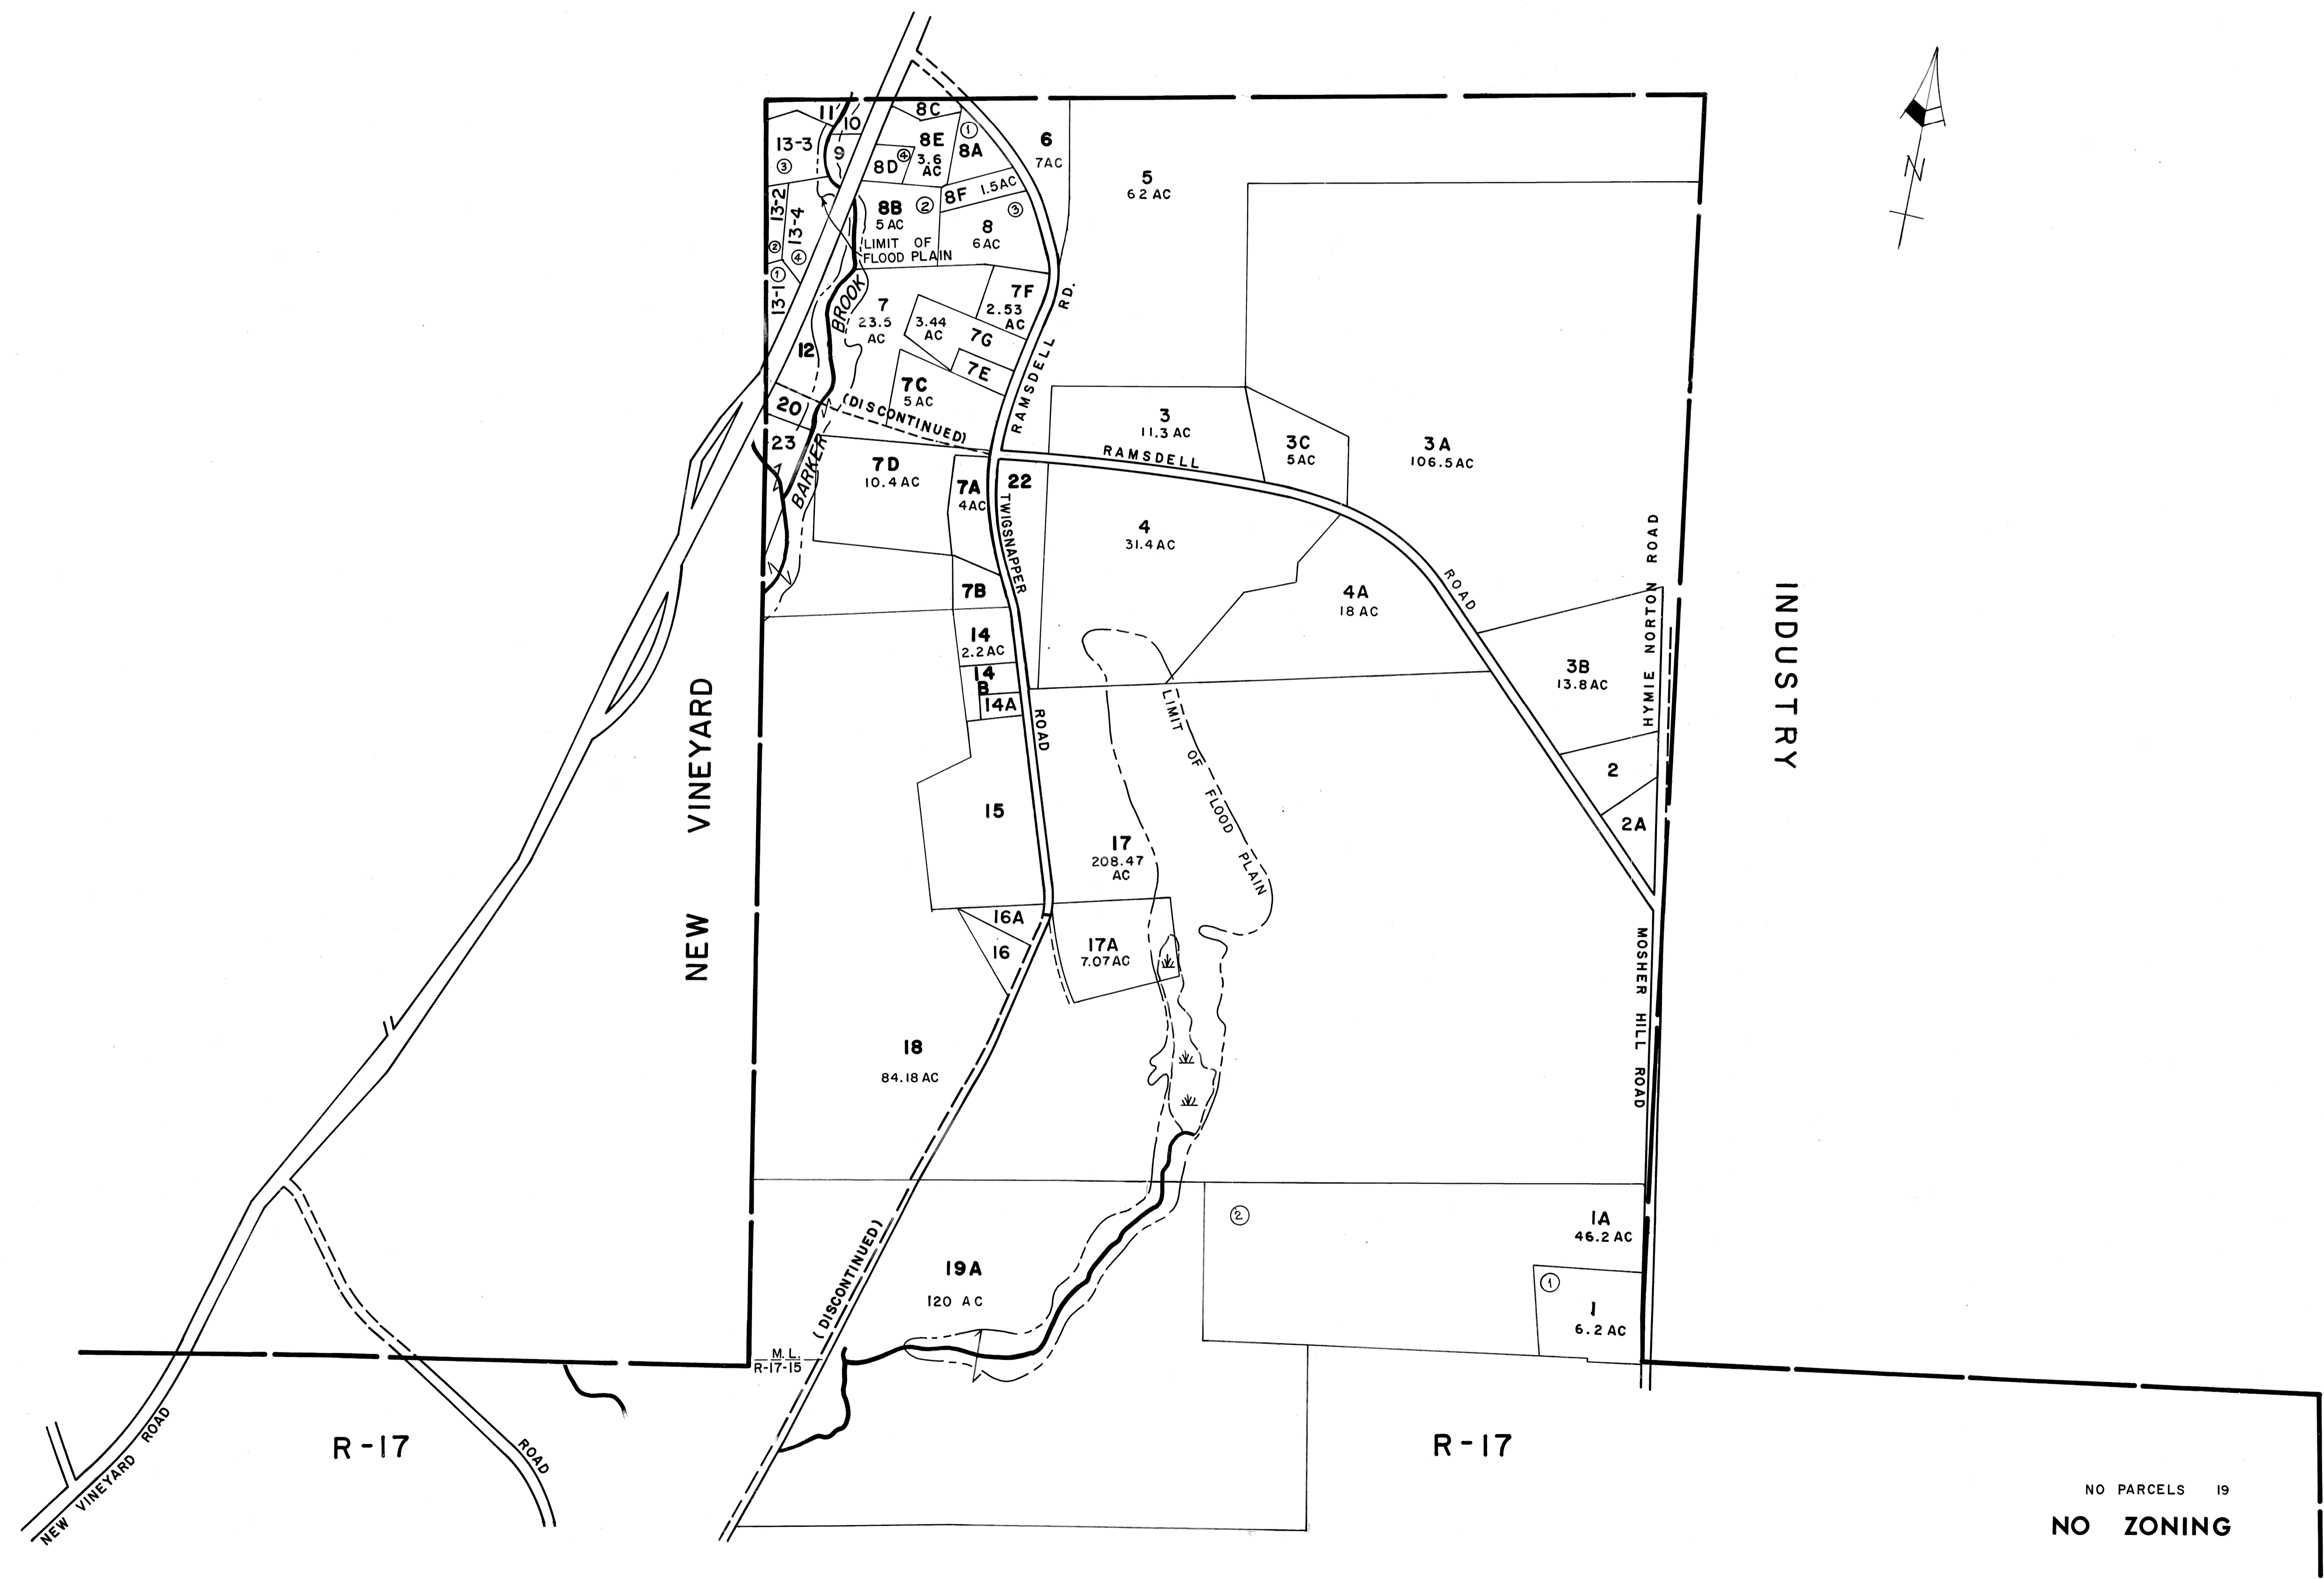

NEW VINEYARD

JOHN E. O'DONNELL & ASSOCIATES  
AUBURN, MAINE  
1969

PROPERTY MAP  
**FARMINGTON, MAINE**

0 500 1000  
SCALE IN FEET

**R-18**

NO PARCELS 19  
NO ZONING