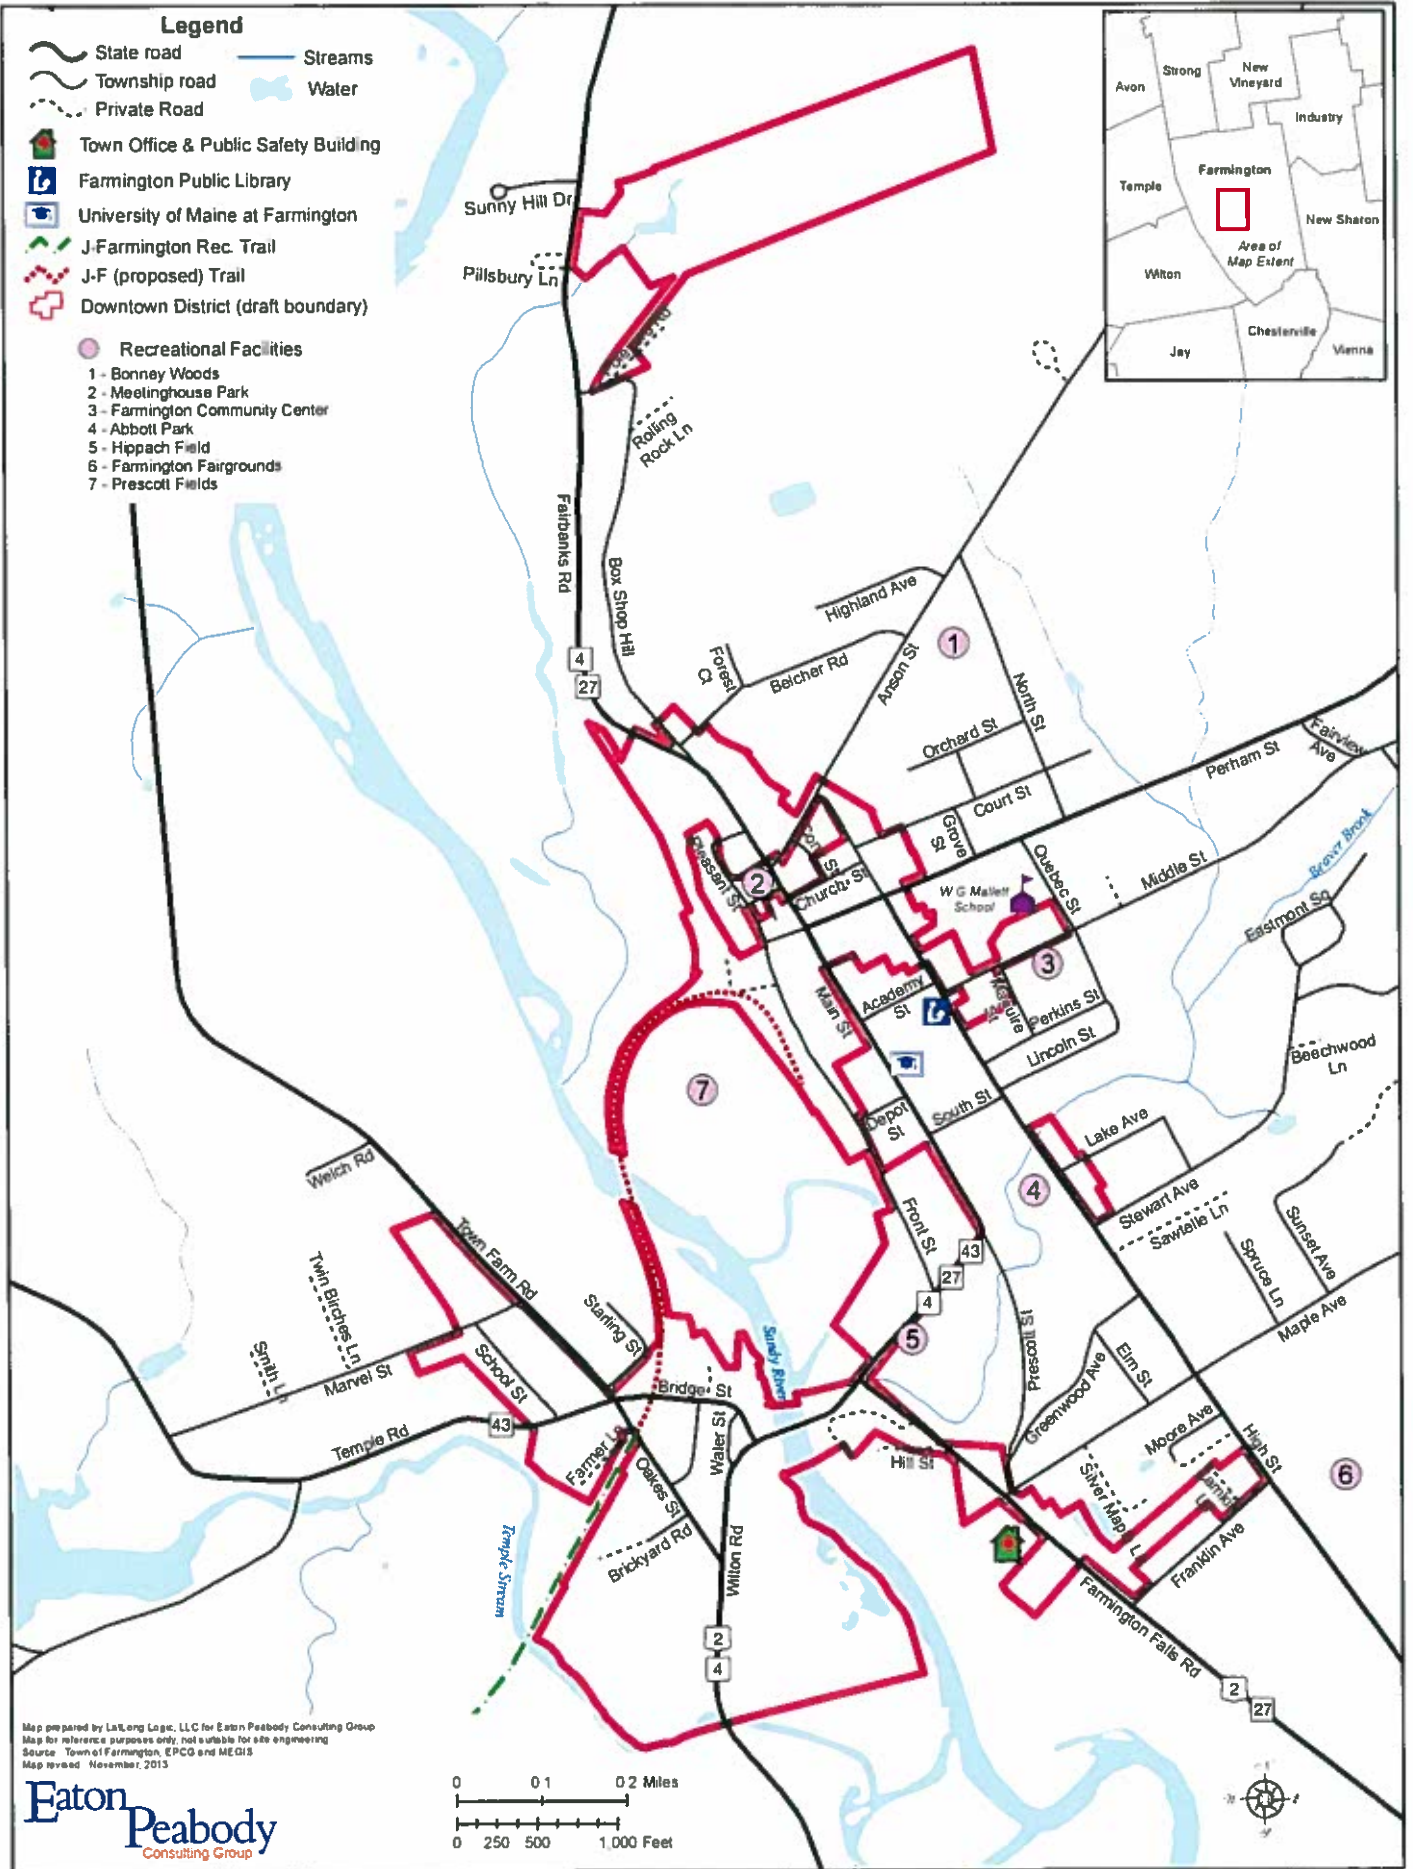

Downtown Farmington

1. **Legend**
2. State road
   - Township road
   - Private Road
   - Town Office & Public Safety Building
   - Farmington Public Library
   - University of Maine at Farmington
   - J-Farmington Rec. Trail
   - J-F (proposed) Trail
   - Downtown District (draft boundary)
   - Recreational Facilities
1. 1 - Bonney Woods
  2. 2 - Meetinghouse Park
  3. 3 - Farmington Community Center
  4. 4 - Abbott Park
  5. 5 - Hippach Field
  6. 6 - Farmington Fairgrounds
  7. 7 - Prescott Fields